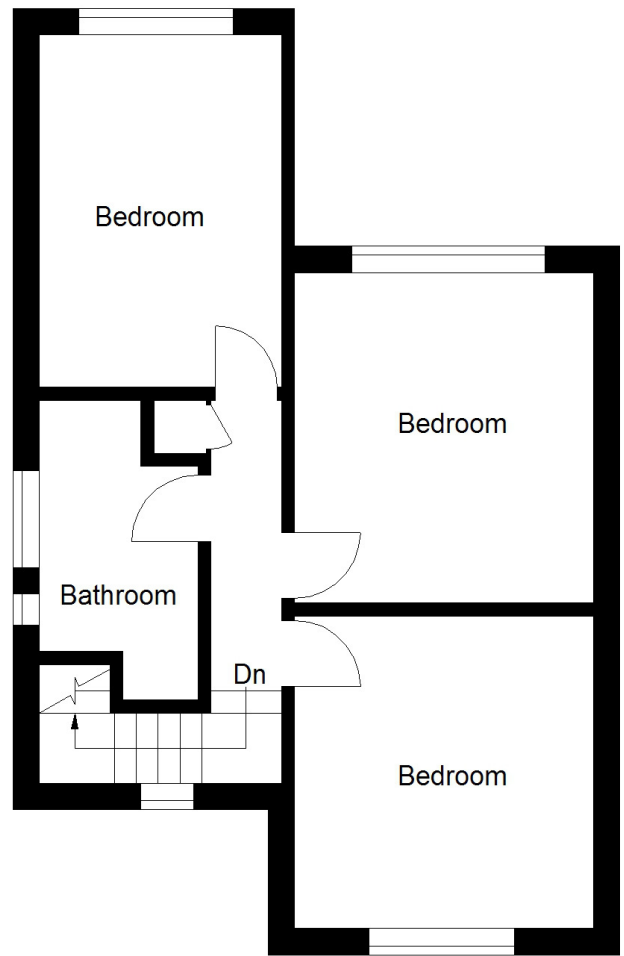

Approximate Gross Internal Area :-
101 sq m / 1087 sq ft

Ground Floor

First Floor