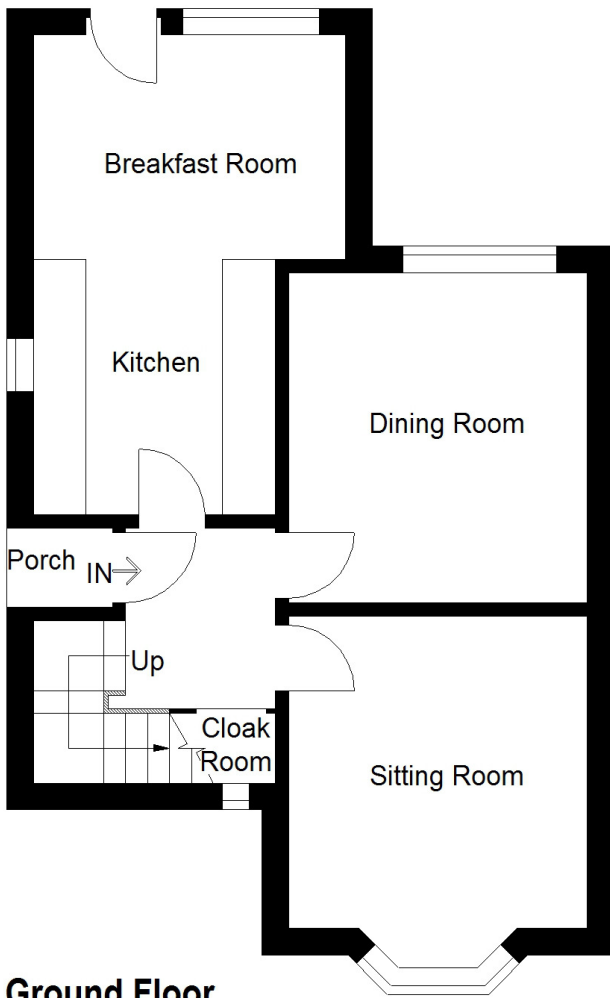

Approximate Gross Internal Area :-
101 sq m / 1087 sq ft

Ground Floor

First Floor